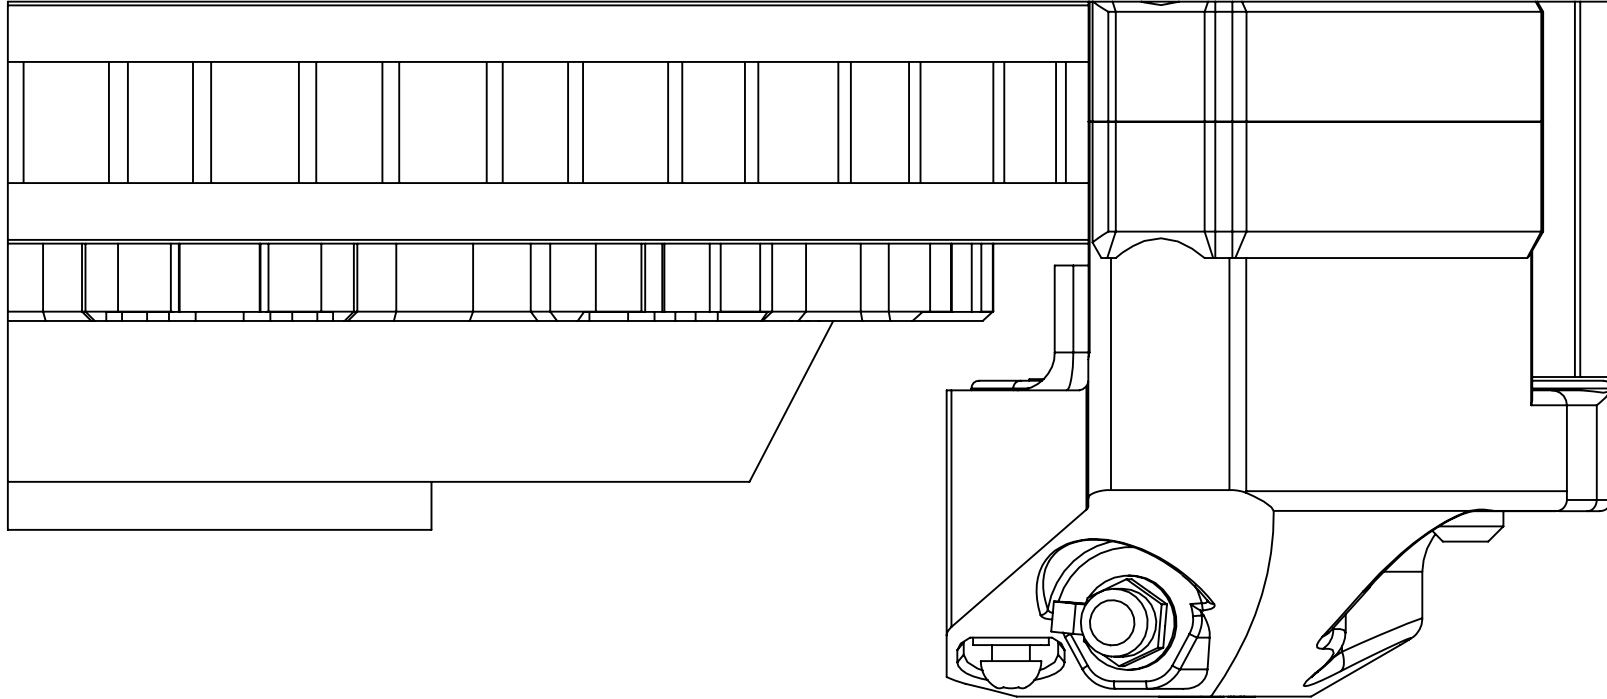

12-16 Toyota/Subaru BRZ/FRS 356mm Fitment Guide
 Caliper Model: 61330/61356 6-Piston
 Disc Size: 330mm
 Version: 042417

SCALE 1 : 1

Note: Use A4 Size to Print

UNLESS OTHERWISE SPECIFIED: DIMENSIONS ARE IN MILLIMETERS		FINISH:		DEBUR AND BREAK SHARP EDGES		DO NOT SCALE DRAWING		REVISION	
SURFACE FINISH:									
TOLERANCES:									
LINEAR:									
ANGULAR:									
	NAME	SIGNATURE	DATE			TITLE: PRODIGYWERKS - FITMENT GUIDE			
DRAWN									
CHK'D									
APPV'D									
MFG									
Q.A					MATERIAL:	DWG NO. 12-16 BRZ/FRS 330mm Cut-Out		A4	
					WEIGHT:	SCALE:1:5		SHEET 1 OF 1	