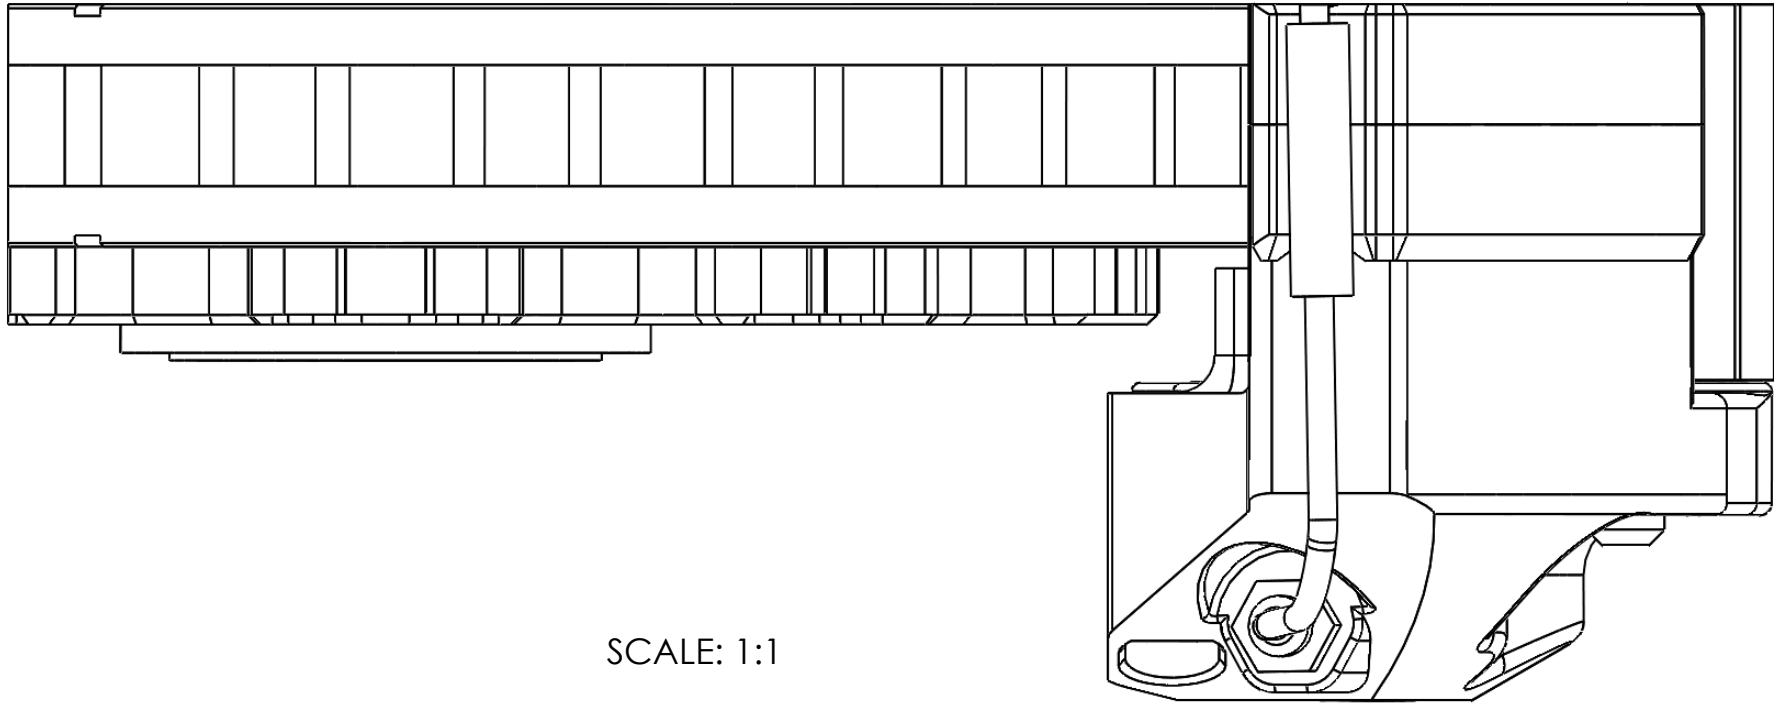

1 2 3 4 5 6

A

PRODIGYWERKS WHEEL FITMENT SHEET
 1999-2009 Honda S2000 AP1/AP2
 Disc Size: 330mm x 32mm

C

SCALE: 1:1

ATTENTION: Print this out on A4 size paper. If printed on letter size paper, do not rescale to fit.

D

(Scale check 30mm)

30mm = 3 cm

UNLESS OTHERWISE SPECIFIED: DIMENSIONS ARE IN MILLIMETERS SURFACE FINISH: TOLERANCES: LINEAR: ANGULAR:		FINISH:		DEBUR AND BREAK SHARP EDGES		DO NOT SCALE DRAWING		REVISION	
DRAWN		SIGNATURE		DATE		TITLE:			
CHK'D									
APPV'D									
MFG									
Q.A				MATERIAL:		DWG NO.		A4	
						99-09 Honda S2000 Front Full Kit Assembly 330 CUT OUT			
				WEIGHT:		SCALE:1:5		SHEET 1 OF 1	